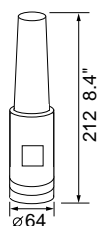

Preamp Unit (option)

FAX-5 1.3 kg 2.9 lb