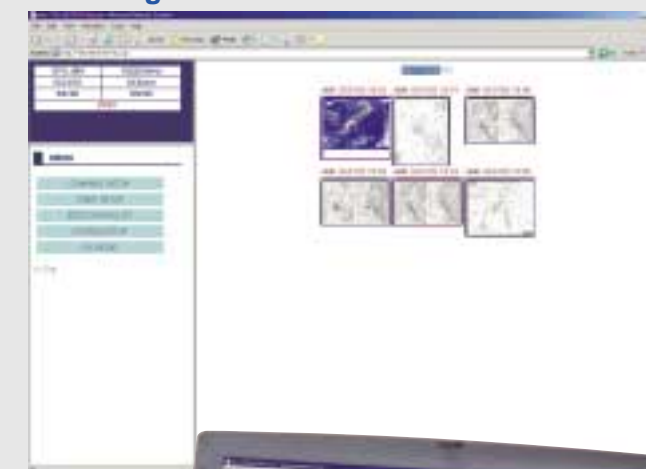

Browsing Screen

Navtex Message

GD75 JAN/21 05:49 518kHz ERROR RATE=0.0%

ZCZC GD75
221700 UTC JAN 05
OVERBOARD NO.20
RUNNING UNMANNED FISHING BOAT WAS
SIGHTED IN POSITION SOUTHWEST OF
YAKUSHIMA(30-12.3N 130-25.9E)
AT 220750UTC.
THE CREWMAN SEEMS TO HAVE FALLEN
OVERBOARD.
SHIPS IN THE VICINITY ARE REQUESTED TO
KEEP A SHARP LOOKOUT AND REPORT ANY
INFORMATION TO JAPAN COAST GUARD.

NNNN