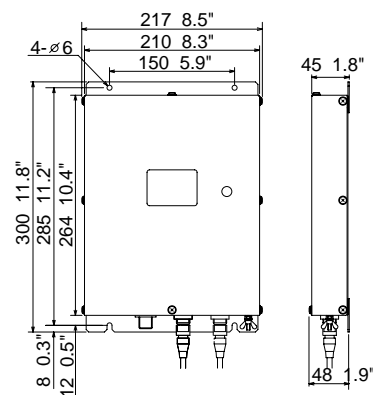

SPECIFICATIONS

GENERAL

Frequency
FAX: LF 80-160 kHz
MF/HF 2-25 MHz
NAVTEX: 490 kHz, 518 kHz

Class of Emission
FAX: F3C/J3C
NAVTEX: F1B

Receiving System Double superheterodyne
Number of Channels 1000 channels
Scanning Speed 60, 90, 120, 180 or 240 r.p.m., automatic or manual selection

IOC 576 or 288
automatic or manual selection

Display Color Monochrome, 8 shades of gray, Blue shades, Pink and Black, Red and blue

Networking Interface Ethernet 10 BASE-T TCP/IP

POWER SUPPLY 12-24 VDC, 1.0-0.5 A

MINIMUM SYSTEM REQUIREMENTS FOR PC
OS: Windows 98, 2000, ME, XP
CPU: 600 MHz or faster

RAM: 128 MB or more
Resolution: 1024 x 768 pixels
Network Facility: Ethernet network facility required
Browser: Internet Explorer Ver. 5.01 SP2/5.5 SP2/6.0 SP1
Netscape® Communicator Ver. 4.78/6.2/7.0

Environment
Temperature -15°C to +55°C
Waterproof IPX2

EQUIPMENT LIST

1. **Standard**

1. Receiver Unit FAX-30	1 unit
2. Installation Materials and Spare Parts (including 5 m Power Cable)	1 set

3. **Option**
1. Preamp Unit FAX-5 with 15 m cable
  2. Whip Antenna for FAX-5 04S4176
  3. Antenna Fixing Clamp OP08-11
  4. Extension Kit for Antenna Cable OP-04-2 10/20/30/40/50 m
  5. PC Adapter Cable MJ-A6SPF/TM11AP8C050
  6. HUB Adapter Cable MJ-A6SRMD/TM11AP8-005

Receiver Unit

FAX-30 2.0 kg 4.4 lb

Preamp Unit (option)

FAX-5 1.3 kg 2.9 lb